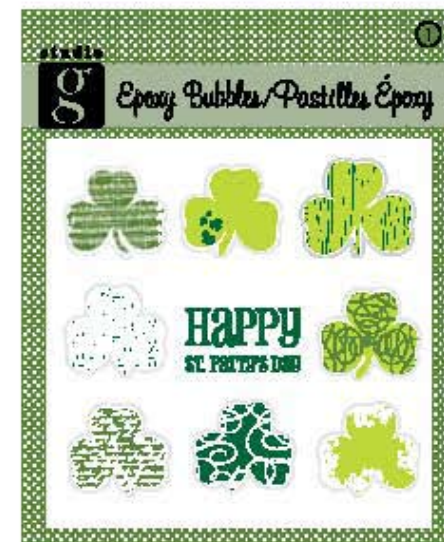

Epoxy Bubbles

- Includes a 4"x4" sheet of festive epoxy stickers.
- Approx. 12-15 stickers per sheet.
- Packaged in peggable polybag with printed insert card.
- Each pack 36 sticker sheets (6 ea. of 6 designs).