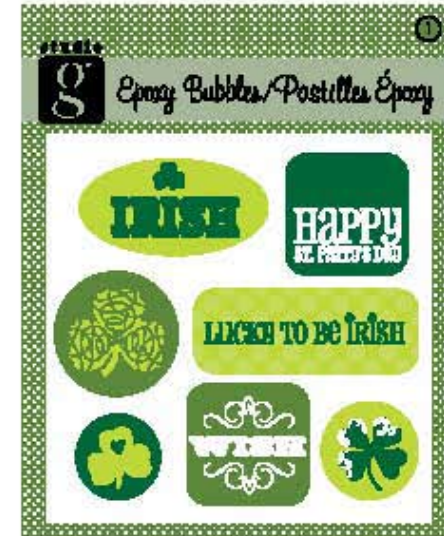

Epoxy Bubbles

- Includes a 4"x4" sheet of festive epoxy stickers.
- Approx. 12-15 stickers per sheet.
- Packaged in peggable polybag with printed insert card.
- Each pack 36 sticker sheets (6 ea. of 6 designs).