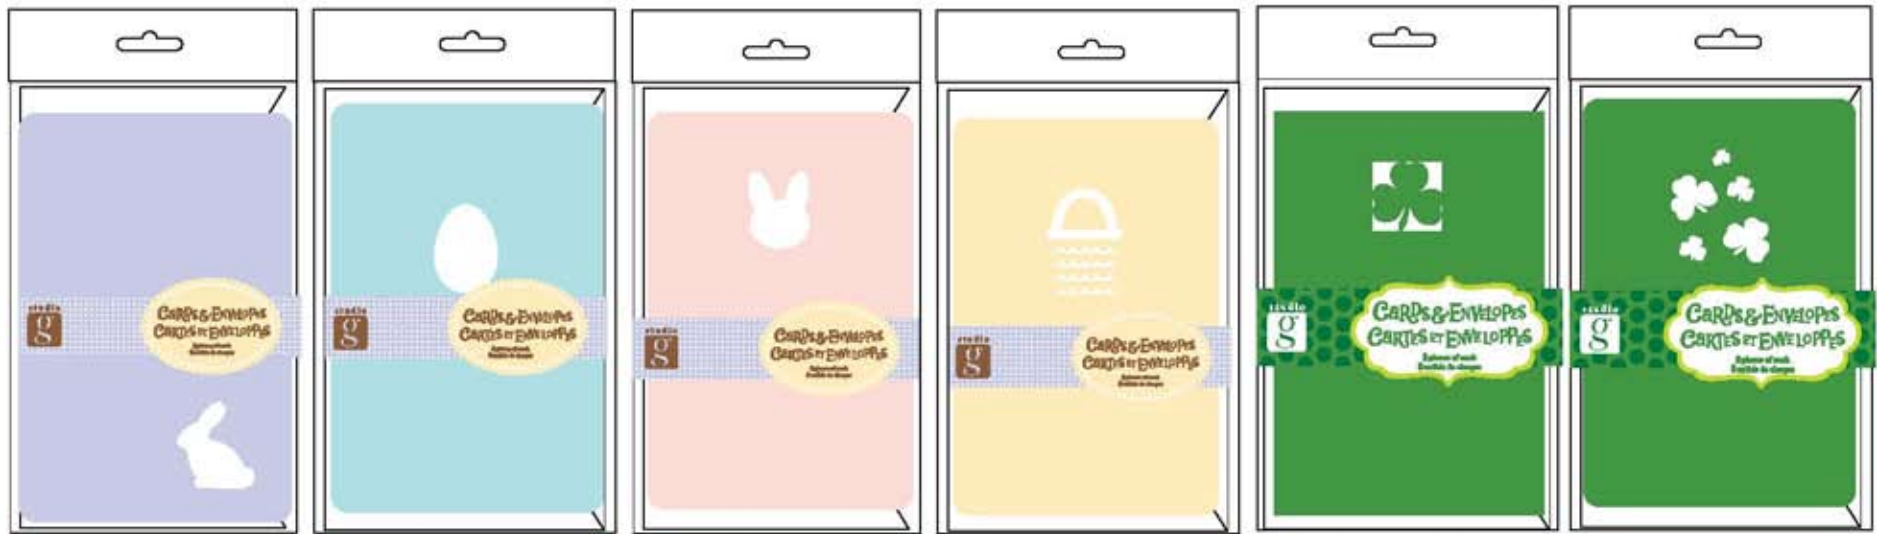

SPRING JOY

Die-cut Cards

- Includes 8 cards and 8 envelopes
- Sizes approx. 4"x6"
- Packaged in peggable polybag with a wrap around belly band.
- Each pack contains 36 card packs (6 ea. of 6 designs)

Mini Die-Cut Cards

- 3 different die-cut mini note cards in coordinating colors
- Includes 2 of each style for a total of 6 cards and 6 envelopes
- Size of cards are approx. 3" x 3"
- Packaged in peggable polybag with header
- Each pack contains 36 sets (9 ea. of 4 designs)

Stamp & Ink Sets

- Includes 2 - 1"x1" wood stamps and a 1"x1" ink pad blister packed on to a fun diecut cardboard backer
- Diecut backer is approximately 5"x5"
- Each pack contains 72 stamp sets (12 ea. of 6 designs)

Rub-ons

- Includes approx. 20 rub-on phrases and icons on a 4" x 6" sheet.
- Packaged in a peggable polybag with printed insert card.
- Each pack contains 36 rub-on sheets (6 ea. of 6 designs)